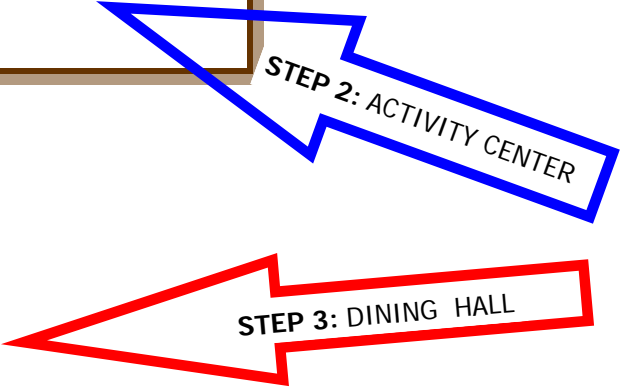

**Activity Center 9:00AM**

- Session Slide Show
- C.O.W. and CCC Awards
- Cabin Awards with Cabin Counselors

**R.E. GRIFFIH LODGE**

*TRADING POST  
OPEN!*

**Dining Hall**

- **Sign Up For 2011**
- Pick Up Meds
- LOST AND FOUND

**Flag Pole**

- Luggage Pick Up

**CABIN AREA**

Activity Field

ADDITIONAL PARKING

PARKING CREW

**PARKING**

**Closing Day Schedule**  
GATES OPEN 8:30 AM  
ACTIVITIES BEGIN 9:00 AM